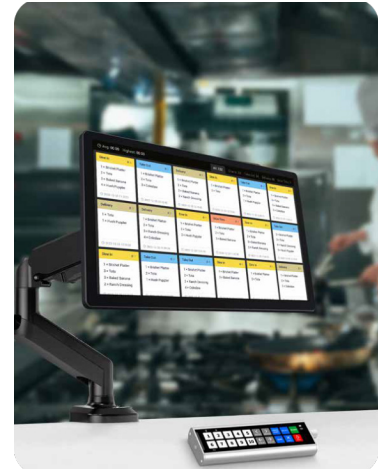

Elys Display & Bump Bar

Your *Smart Display* & *Bump Bar* Solution

Enhance kitchen productivity with a large, vibrant touchscreen, waterproof design, and seamless connectivity options maximize efficiency.

Vibrant Display

Countertop or Wall Mounted

Extended Performance

Gravity Sensor

Top Features

Why the Elys Display & Bump Bar is the *technology* you need

The Elys Display revolutionizes kitchen operations with its large, vibrant touchscreen, ensuring crystal-clear visibility and intuitive usability for kitchen staff. Its IP55 waterproof rating ensures exceptional protection against water and dust. With seamless connectivity options and versatile interface designs, Elys Display and bump bar maximizes efficiency and productivity in various settings.

16" Display

22" Display

Contact sales@pax.us to enhance customer interactions and optimize in-store operations with the Elys Display and Bump Bar!

Digital Version